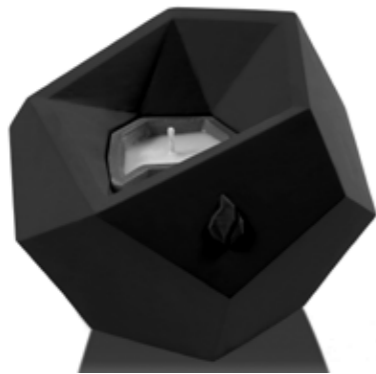

Colour Palette

Black Matt