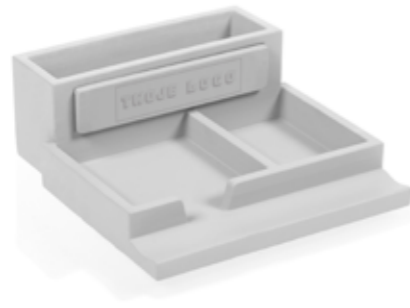

Colour Palette

White Matt