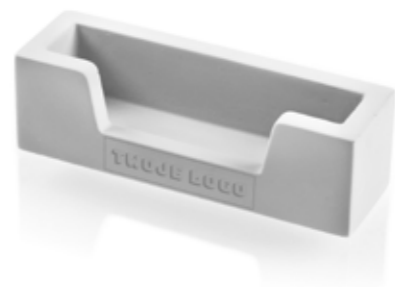

Colour Palette

White Matt