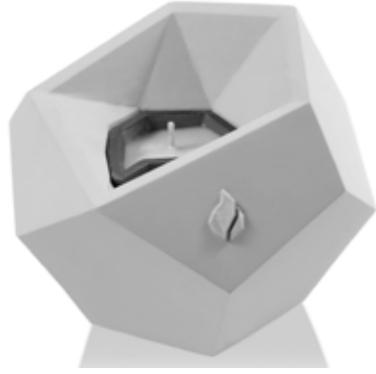

Colour Palette

White Matt